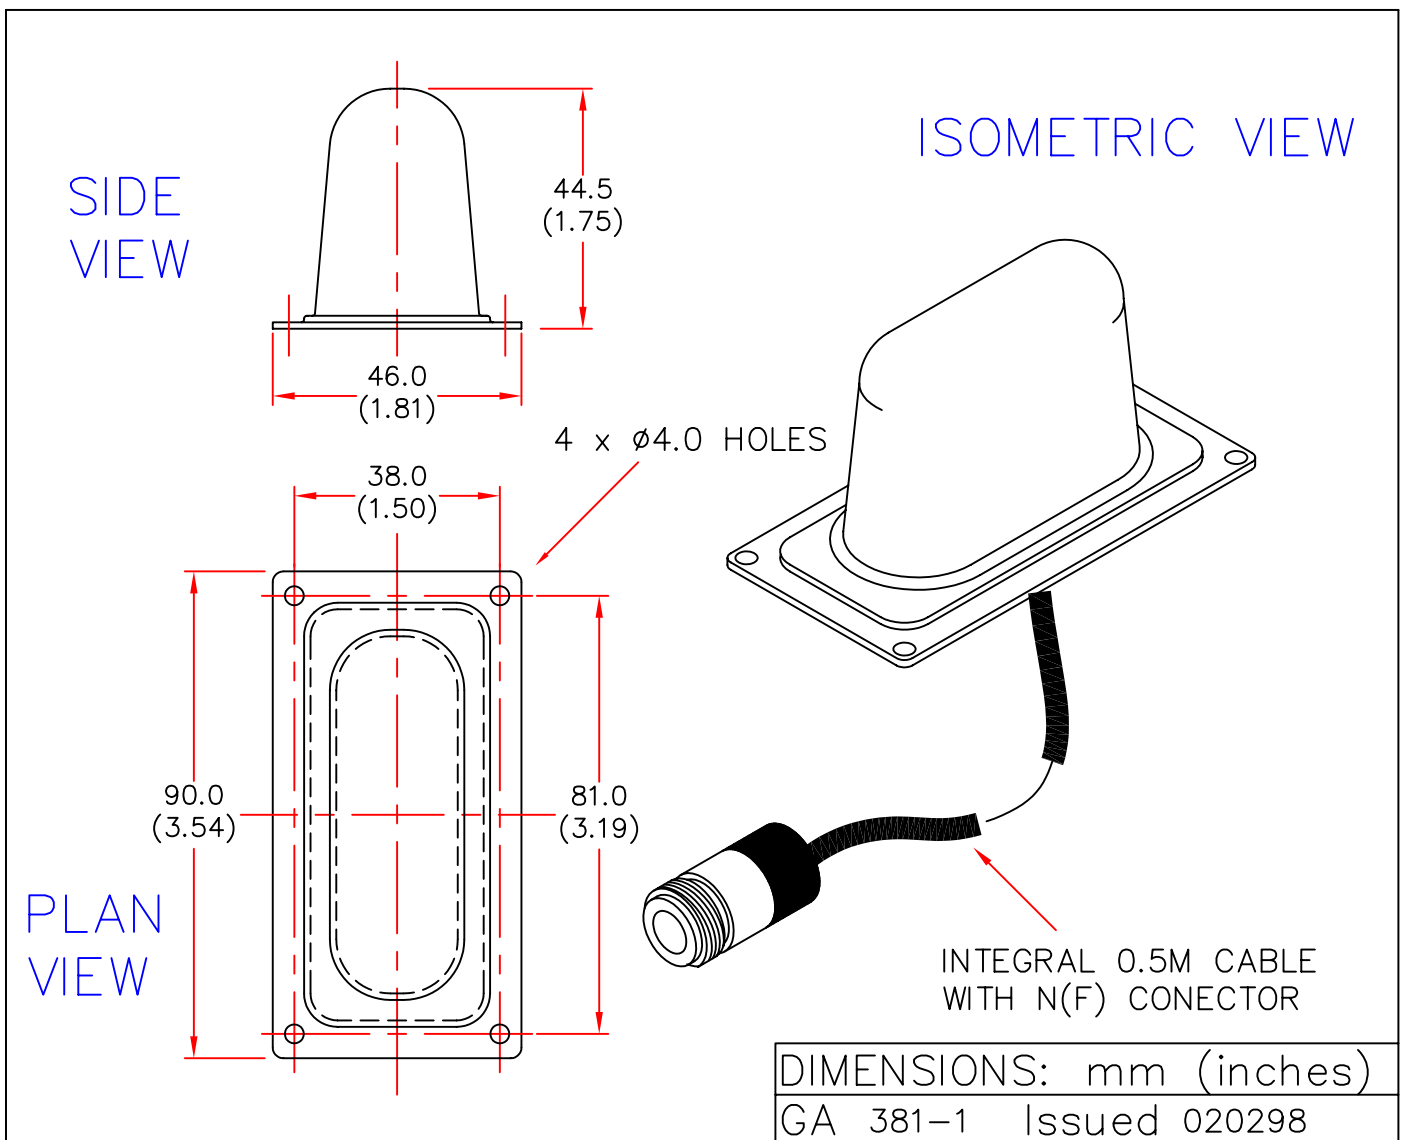

EUROPEAN ANTENNAS

BLADE ANTENNA

MODEL: HDA-1800-502/381

FREQUENCY: 1.71 – 1.88 GHz	GAIN: 3 dBi
POLARISATION: Linear (Mixed)	BEAMWIDTH: 142° (Az) x 72° (Ei)
CROSS POLAR: N/A	VSWR: 1.5 : 1 Typ
POWER RATING: 5 W	FRONT TO BACK: N/A
TEMPERATURE: -20°C to +50°C	MASS: 100 g/4 oz
RADOME: Gloss White/ABS	WIND LOADING: N/A