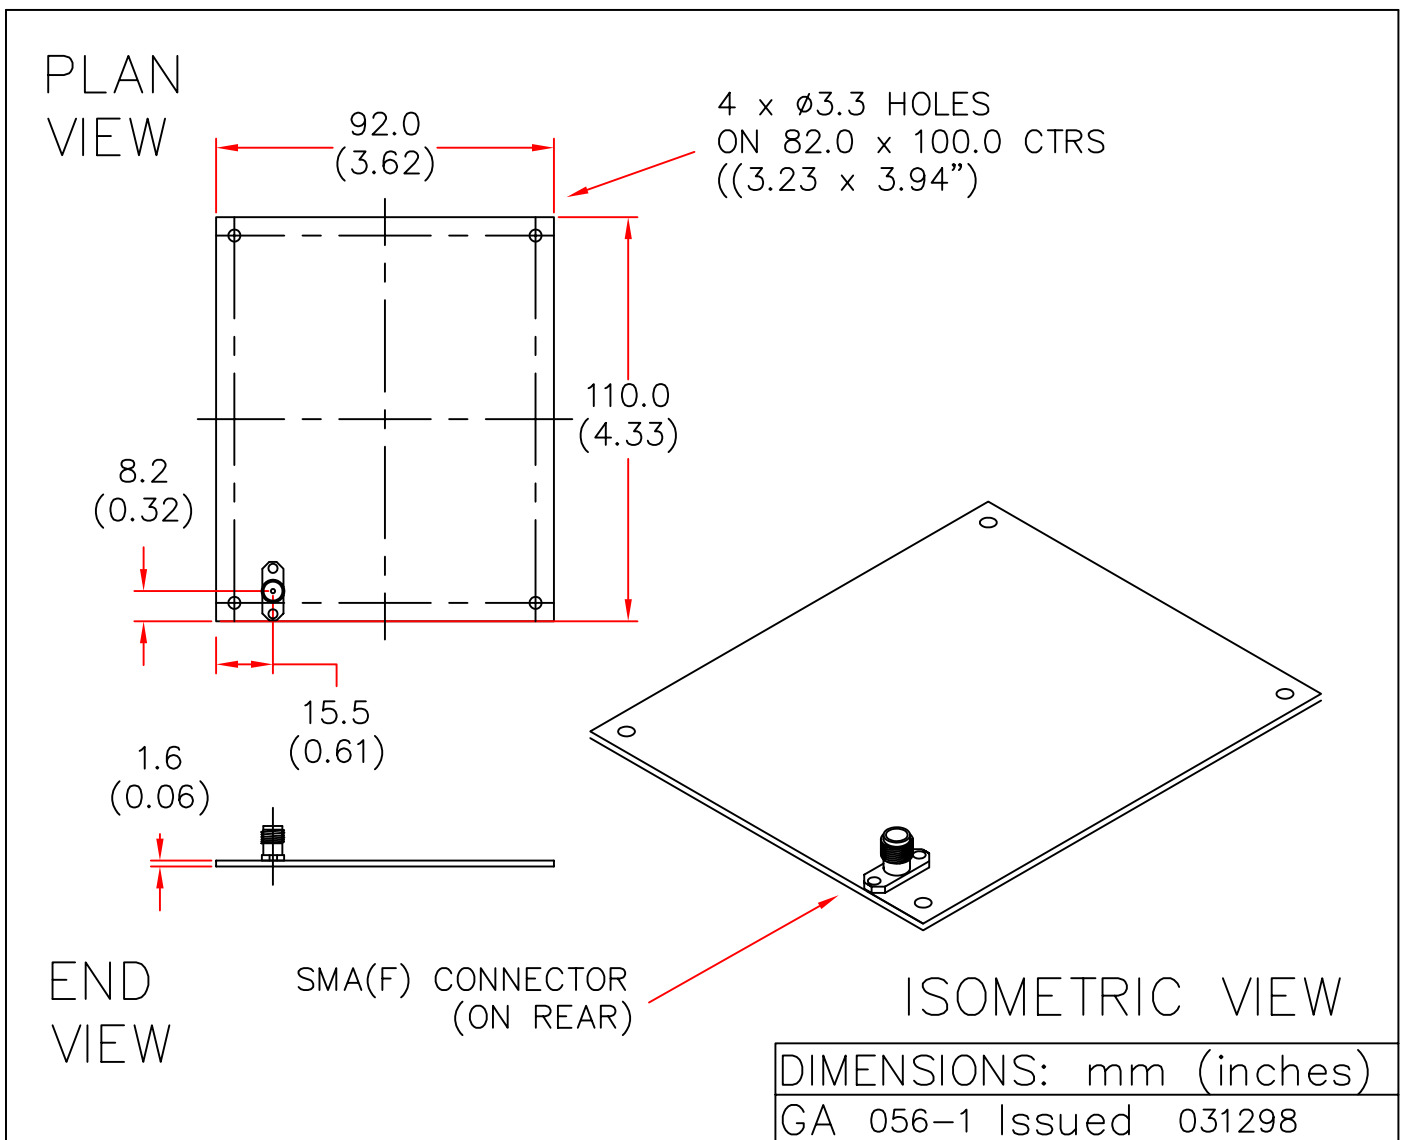

EUROPEAN ANTENNAS

PATCH ANTENNA

MODEL: PA5-1500R/056

FREQUENCY: 1.48 – 1.52 GHz	GAIN: 5 dBiC
POLARISATION: R.H. Circular	BEAMWIDTH: 100° x 100°
AXIAL RATIO: 3 dB @ F ₀	VSWR: 2 :1 Max
POWER RATING: 5 W	FRONT TO BACK: 14 dB
TEMPERATURE: -20°C to +50°C	MASS: 100 g/4 oz
FINISH: Matt Black	WIND LOADING: N/A