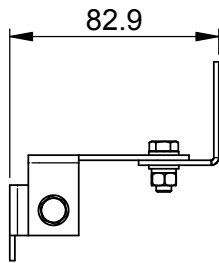

### MODEL: T5 MKF/093A

<b>MOUNTING:</b>	Mounts to 41mm Unistrut	<b>MATERIAL:</b>	Mild Steel
<b>EL. ADJUSTMENT:</b>	+ 20° / - 90°	<b>FINISH:</b>	Galvanised
<b>AZ ADJUSTMENT:</b>	+/- 45°	<b>MASS:</b>	200 g / 0.44 lbs