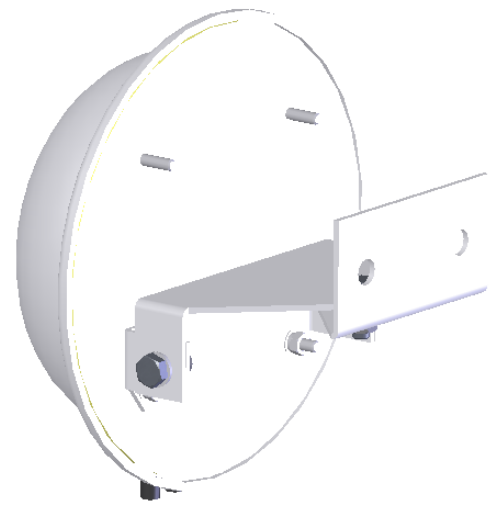

## MOUNT FOR 1314B ANTENNAS

### MODEL: T5 MKF/093A

<b>MOUNTING:</b>	Mounts to 41mm Unistrut	<b>MATERIAL:</b>	Mild Steel
<b>EL. ADJUSTMENT:</b>	+ 20° / - 90°	<b>FINISH:</b>	Galvanised
<b>AZ ADJUSTMENT:</b>	+/- 45°	<b>MASS:</b>	200 g / 0.44 lbs

UNISTRUT MOUNTED  
VIA 2 OFF  $\varnothing 9.0$  HOLES

2 OFF  $\varnothing 4.2$  HOLES  
(TO FIT 1314B)

SHOWN WITH ANTENNA FITTED  
(1314B ANTENNA SOLD SPERATELY)