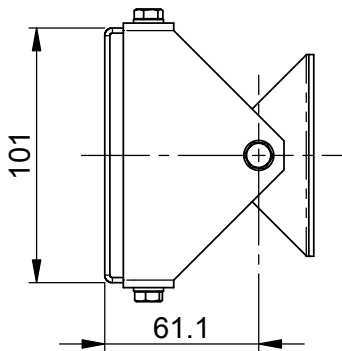

### MODEL: T5 MKF/093A

<b>MOUNTING:</b>	Mounts to 41mm Unistrut	<b>MATERIAL:</b>	Mild Steel
<b>EL. ADJUSTMENT:</b>	+ 20° / - 90°	<b>FINISH:</b>	Galvanised
<b>AZ ADJUSTMENT:</b>	+/- 45°	<b>MASS:</b>	200 g / 0.44 lbs

UNISTRUT MOUNTED  
VIA 2 OFF  $\varnothing 9.0$  HOLES

2 OFF  $\varnothing 4.2$  HOLES  
(TO FIT 1314B)

SHOWN WITH ANTENNA FITTED  
(1314B ANTENNA SOLD SPERATELY)

### PICTORIAL VIEWS

SHOWN FITTED TO UNISTRUT  
(WITH NO ANTENNA ATTACHED  
FOR CLARITY)

GA: 093A-1

Issued: 090207

DIMENSIONS: mm [inches] M

EUROPEAN ANTENNAS LTD.  
LAMBDA HOUSE, CHEVELEY  
NEWMARKET, SUFFOLK, CB8 9RG,  
UNITED KINGDOM