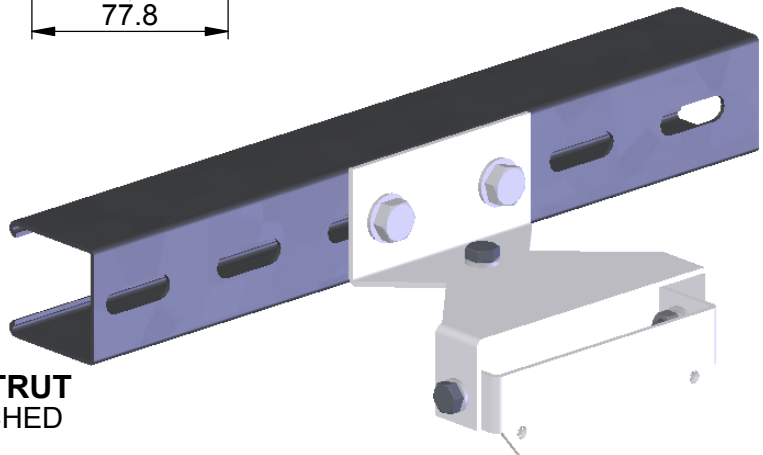

### MODEL: T5 MKF/093A

<b>MOUNTING:</b>	Mounts to 41mm Unistrut	<b>MATERIAL:</b>	Mild Steel
<b>EL. ADJUSTMENT:</b>	+ 20° / - 90°	<b>FINISH:</b>	Galvanised
<b>AZ ADJUSTMENT:</b>	+/- 45°	<b>MASS:</b>	200 g / 0.44 lbs

UNISTRUT MOUNTED  
VIA 2 OFF  $\varnothing 9.0$  HOLES

2 OFF  $\varnothing 4.2$  HOLES  
(TO FIT 1314B)

SHOWN WITH ANTENNA FITTED  
(1314B ANTENNA SOLD SPERATELY)

### PICTORIAL VIEWS

SHOWN FITTED TO UNISTRUT  
(WITH NO ANTENNA ATTACHED  
FOR CLARITY)

GA: 093A-1

Issued: 090207

DIMENSIONS: mm [inches] M

EUROPEAN ANTENNAS LTD.  
LAMBDA HOUSE, CHEVELEY  
NEWMARKET, SUFFOLK, CB8 9RG,  
UNITED KINGDOM