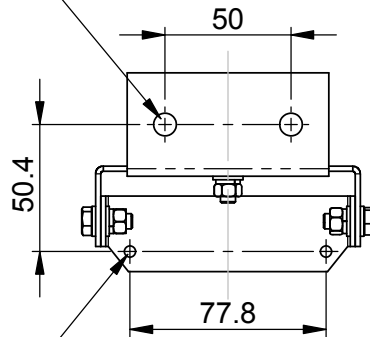

### MODEL: T5 MKF/093A

<b>MOUNTING:</b>	Mounts to 41mm Unistrut	<b>MATERIAL:</b>	Mild Steel
<b>EL. ADJUSTMENT:</b>	+ 20° / - 90°	<b>FINISH:</b>	Galvanised
<b>AZ ADJUSTMENT:</b>	+/- 45°	<b>MASS:</b>	200 g / 0.44 lbs

UNISTRUT MOUNTED  
VIA 2 OFF  $\varnothing 9.0$  HOLES

2 OFF  $\varnothing 4.2$  HOLES  
(TO FIT 1314B)

SHOWN WITH ANTENNA FITTED  
(1314B ANTENNA SOLD SPERATELY)

### PICTORIAL VIEWS

SHOWN FITTED TO UNISTRUT  
(WITH NO ANTENNA ATTACHED  
FOR CLARITY)

GA: 093A-1

Issued: 090207

DIMENSIONS: mm [inches] M

EUROPEAN ANTENNAS LTD.  
LAMBDA HOUSE, CHEVELEY  
NEWMARKET, SUFFOLK, CB8 9RG,  
UNITED KINGDOM