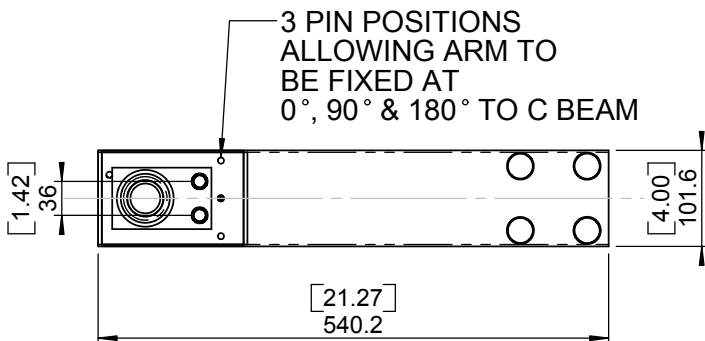

EUROPEAN ANTENNAS

Excellence through design
Creative in concept

MOUNTING KIT FOR 148B ANTENNAS

MODEL: MKT5 C-BEAM SHORT/100A

MOUNTING:	Mounts to 175x50 parallel flange	MATERIAL:	Aluminium
	channel or to wall when used with 090A (sold seperately)	FINISH:	Gloss white semi-spatter
		MASS:	2 Kg / 4.4 lbs Approx.

SIDE VIEW

MOUNTING PLATES FEATURE SLOTTED HOLES, ALLOWING ADJUSTMENT FOR SAG

KIT INCLUDES ANTENNA CABLE TERMINATED WITH N(M) CONNECTOR

PICTORIAL VIEW 1 C-BEAM MOUNT

(148B ANTENNA - SOLD SEPERATELY)

PICTORIAL VIEW 2 WALL MOUNT

(148B ANTENNA AND 090A WALL BRACKET - SOLD SEPERATELY)

BOTTOM VIEW

DIMENSIONS: mm (inches)	M
GA: 100A-1	Issued: 171106

EUROPEAN ANTENNAS LTD.

Tel: +44 (0)1638 731888
Fax: +44 (0)1638 731999

LAMBDA HOUSE, CHEVELEY
NEWMARKET, SUFFOLK, CB8 9RG,
UNITED KINGDOM