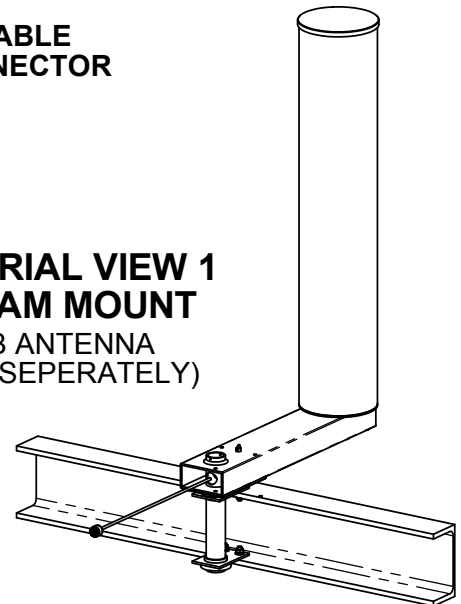

EUROPEAN ANTENNAS

Excellence through design
Creative in concept

MOUNTING KIT FOR 148B ANTENNAS

MODEL: MKT5 C-BEAM SHORT/100A

MOUNTING:	Mounts to 175x50 parallel flange	MATERIAL:	Aluminium
	channel or to wall when used with 090A (sold seperately)	FINISH:	Gloss white semi-spatter
		MASS:	2 Kg / 4.4 lbs Approx.

SIDE VIEW

MOUNTING PLATES FEATURE SLOTTED HOLES, ALLOWING ADJUSTMENT FOR SAG

KIT INCLUDES ANTENNA CABLE TERMINATED WITH N(M) CONNECTOR

PICTORIAL VIEW 1 C-BEAM MOUNT

(148B ANTENNA - SOLD SEPERATELY)

PICTORIAL VIEW 2 WALL MOUNT

(148B ANTENNA AND 090A WALL BRACKET - SOLD SEPERATELY)

BOTTOM VIEW

DIMENSIONS: mm (inches)	M
GA: 100A-1	Issued: 171106

EUROPEAN ANTENNAS LTD.

Tel: +44 (0)1638 731888
Fax: +44 (0)1638 731999

LAMBDA HOUSE, CHEVELEY
NEWMARKET, SUFFOLK, CB8 9RG,
UNITED KINGDOM