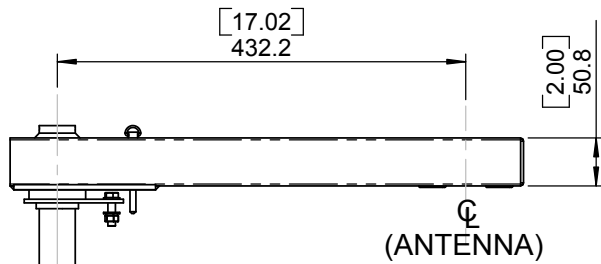

EUROPEAN ANTENNAS

Excellence through design
Creative in concept

MOUNTING KIT FOR 148B ANTENNAS

MODEL: MKT5 C-BEAM SHORT/100A

MOUNTING:	Mounts to 175x50 parallel flange	MATERIAL:	Aluminium
	channel or to wall when used with 090A (sold seperately)	FINISH:	Gloss white semi-spatter
		MASS:	2 Kg / 4.4 lbs Approx.

SIDE VIEW

MOUNTING PLATES FEATURE SLOTTED HOLES, ALLOWING ADJUSTMENT FOR SAG

KIT INCLUDES ANTENNA CABLE TERMINATED WITH N(M) CONNECTOR

PICTORIAL VIEW 1 C-BEAM MOUNT

(148B ANTENNA - SOLD SEPERATELY)

PICTORIAL VIEW 2 WALL MOUNT

(148B ANTENNA AND 090A WALL BRACKET - SOLD SEPERATELY)

BOTTOM VIEW

DIMENSIONS: mm (inches)	M
GA: 100A-1	Issued: 171106

EUROPEAN ANTENNAS LTD.

Tel: +44 (0)1638 731888
Fax: +44 (0)1638 731999

LAMBDA HOUSE, CHEVELEY
NEWMARKET, SUFFOLK, CB8 9RG,
UNITED KINGDOM