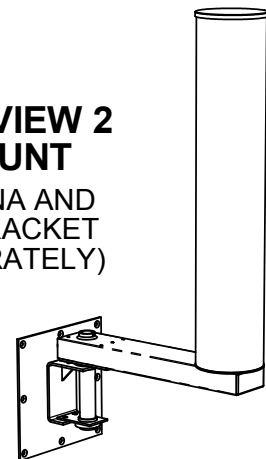

EUROPEAN ANTENNAS

Excellence through design
Creative in concept

MOUNTING KIT FOR 148B ANTENNAS

MODEL: MKT5 C-BEAM SHORT/100A

MOUNTING:	Mounts to 175x50 parallel flange	MATERIAL:	Aluminium
	channel or to wall when used with 090A (sold seperately)	FINISH:	Gloss white semi-spatter
		MASS:	2 Kg / 4.4 lbs Approx.

SIDE VIEW

MOUNTING PLATES FEATURE SLOTTED HOLES, ALLOWING ADJUSTMENT FOR SAG

KIT INCLUDES ANTENNA CABLE TERMINATED WITH N(M) CONNECTOR

PICTORIAL VIEW 1 C-BEAM MOUNT

(148B ANTENNA - SOLD SEPERATELY)

PICTORIAL VIEW 2 WALL MOUNT

(148B ANTENNA AND 090A WALL BRACKET - SOLD SEPERATELY)

BOTTOM VIEW

DIMENSIONS: mm (inches)	M
GA: 100A-1	Issued: 171106

EUROPEAN ANTENNAS LTD.

Tel: +44 (0)1638 731888
Fax: +44 (0)1638 731999

LAMBDA HOUSE, CHEVELEY
NEWMARKET, SUFFOLK, CB8 9RG,
UNITED KINGDOM