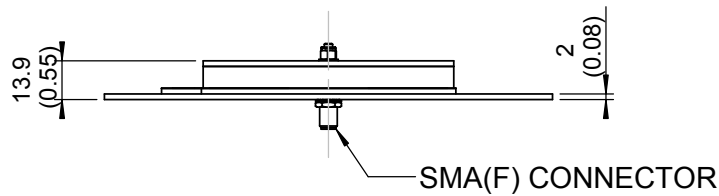

EUROPEAN ANTENNAS

Excellence through design
Creative in concept

LOW PROFILE ANTENNA

MODEL: LPA7-1575R/1141

FREQUENCY:	1.54 - 1.61 GHz	GAIN:	8.13 -8.49 dBiC
POLARISATION:	R.H. Circular	BEAMWIDTH:	62.3-64.8° (Az.) x 69.1-72.6° (El.)
AXIAL RATIO:	1.0 dB Worst Case	VSWR:	1.27 : 1
POWER RATING:	20 W	FRONT TO BACK:	>25 dB
FINISH:	Unplated Aluminium	MASS:	0.175 Kg / 0.385 lbs

SIDE VIEW

PICTORIAL VIEW
(SHOWN WITH PROTECTIVE COVER)

REAR VIEW

DIMENSIONS: mm (inches)	L
GA: 1141-C	Issued: 310505

EUROPEAN ANTENNAS LTD.

Tel: +44 (0)1638 731888
Fax: +44 (0)1638 731999

LAMBDA HOUSE, CHEVELEY
NEWMARKET, SUFFOLK, CB8 9RG,
UNITED KINGDOM