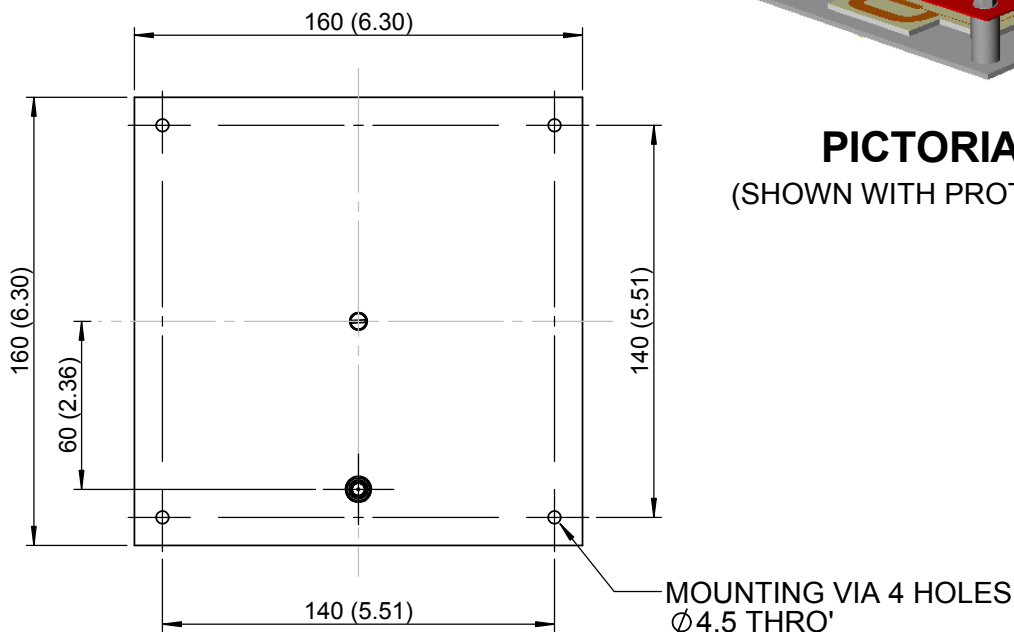

EUROPEAN ANTENNAS

Excellence through design
Creative in concept

LOW PROFILE ANTENNA

MODEL: LPA7-1575R/1141

FREQUENCY:	1.54 - 1.61 GHz	GAIN:	8.13 -8.49 dBiC
POLARISATION:	R.H. Circular	BEAMWIDTH:	62.3-64.8° (Az.) x 69.1-72.6° (El.)
AXIAL RATIO:	1.0 dB Worst Case	VSWR:	1.27 : 1
POWER RATING:	20 W	FRONT TO BACK:	>25 dB
FINISH:	Unplated Aluminium	MASS:	0.175 Kg / 0.385 lbs

SIDE VIEW

PICTORIAL VIEW
(SHOWN WITH PROTECTIVE COVER)

REAR VIEW

DIMENSIONS: mm (inches)	L
GA: 1141-C	Issued: 310505

EUROPEAN ANTENNAS LTD.

Tel: +44 (0)1638 731888
Fax: +44 (0)1638 731999

LAMBDA HOUSE, CHEVELEY
NEWMARKET, SUFFOLK, CB8 9RG,
UNITED KINGDOM