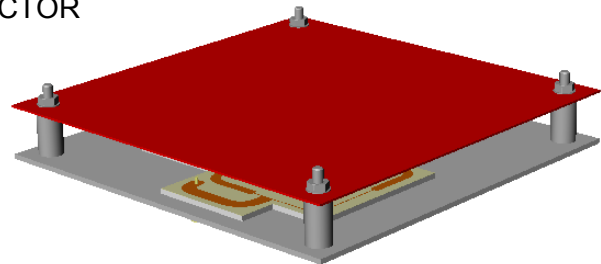

EUROPEAN ANTENNAS

Excellence through design
Creative in concept

LOW PROFILE ANTENNA

MODEL: LPA7-1575R/1141

FREQUENCY:	1.54 - 1.61 GHz	GAIN:	8.13 -8.49 dBiC
POLARISATION:	R.H. Circular	BEAMWIDTH:	62.3-64.8° (Az.) x 69.1-72.6° (El.)
AXIAL RATIO:	1.0 dB Worst Case	VSWR:	1.27 : 1
POWER RATING:	20 W	FRONT TO BACK:	>25 dB
FINISH:	Unplated Aluminium	MASS:	0.175 Kg / 0.385 lbs

SIDE VIEW

PICTORIAL VIEW
(SHOWN WITH PROTECTIVE COVER)

REAR VIEW

DIMENSIONS: mm (inches)	L
GA: 1141-C	Issued: 310505

EUROPEAN ANTENNAS LTD.

Tel: +44 (0)1638 731888
Fax: +44 (0)1638 731999

LAMBDA HOUSE, CHEVELEY
NEWMARKET, SUFFOLK, CB8 9RG,
UNITED KINGDOM