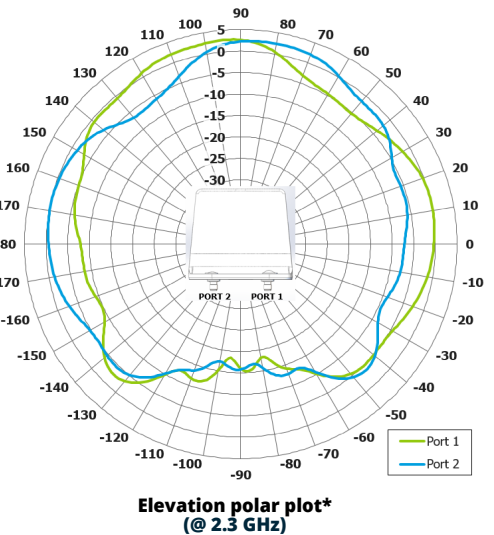

SBA-2.3DS/2475

Blade Antenna

Key Features:

- Dual port MIMO antenna
- Omni directional coverage
- Rugged and compact aerodynamic design
- High inter-port isolation

ELECTRICAL

Frequency:	2.2 to 2.5 GHz
Gain:	1.5 dBi Typ.
Polarisation:	Dual linear
Coverage:	Omni directional
Isolation:	>20 dB
VSWR:	<2.2:1
Power Rating:	10 W

MECHANICAL

Standard Finish:	White
Mass:	60 g / 2.1 oz
Temperature:	-20 to +70°C

NOTES

*Total radiated power derived from combined energy from two orthogonal polarisations.

Full radiation patterns and CAD available on request

DS: 2475-2

Issued: 250521

Dimensions: mm [inches]