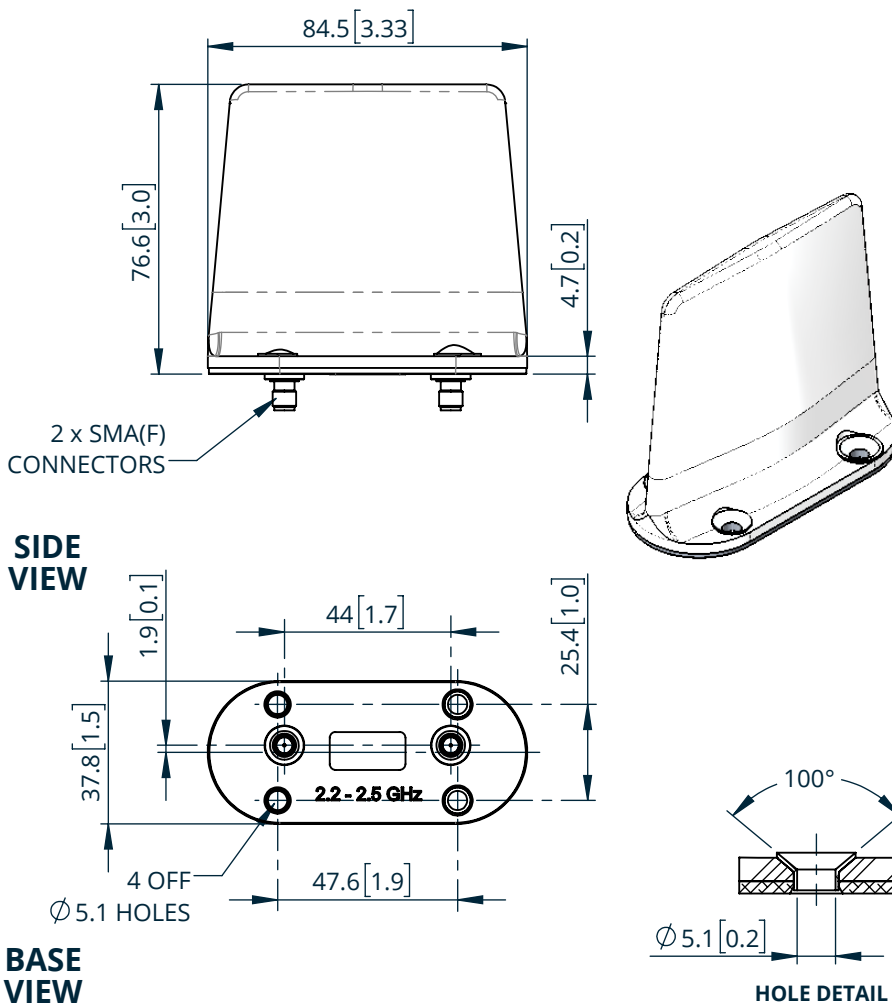

SBA-2.3DS/2475

Blade Antenna

Key Features:

- Dual port MIMO antenna
- Omni directional coverage
- Rugged and compact aerodynamic design
- High inter-port isolation

ELECTRICAL

Frequency:	2.2 to 2.5 GHz
Gain:	1.5 dBi Typ.
Polarisation:	Dual linear
Coverage:	Omni directional
Isolation:	>20 dB
VSWR:	<2.2:1
Power Rating:	10 W

MECHANICAL

Standard Finish:	White
Mass:	60 g / 2.1 oz
Temperature:	-20 to +70°C

NOTES

*Total radiated power derived from combined energy from two orthogonal polarisations.

Full radiation patterns and CAD available on request

DS: 2475-2

Issued: 250521

Dimensions: mm [inches]