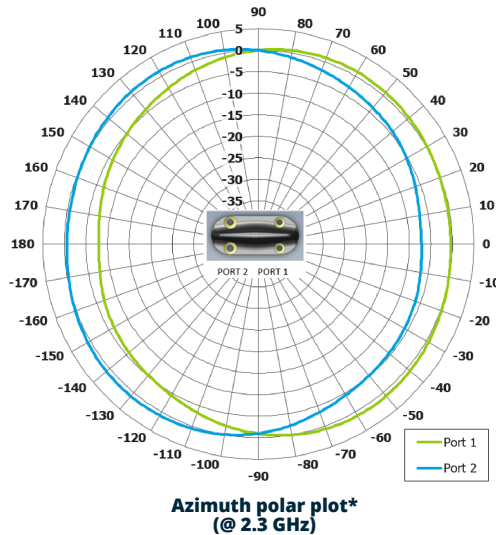

SBA-2.3DS/2475

Blade Antenna

Key Features:

- Dual port MIMO antenna
- Omni directional coverage
- Rugged and compact aerodynamic design
- High inter-port isolation

ELECTRICAL

Frequency:	2.2 to 2.5 GHz
Gain:	1.5 dBi Typ.
Polarisation:	Dual linear
Coverage:	Omni directional
Isolation:	>20 dB
VSWR:	<2.2:1
Power Rating:	10 W

MECHANICAL

Standard Finish:	White
Mass:	60 g / 2.1 oz
Temperature:	-20 to +70°C

NOTES

*Total radiated power derived from combined energy from two orthogonal polarisations.

Full radiation patterns and CAD available on request

DS: 2475-2

Issued: 250521

Dimensions: mm [inches]